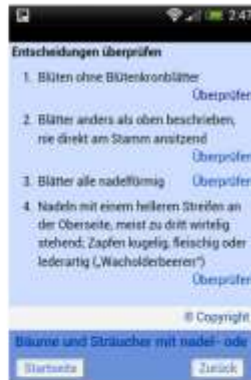

Progress review